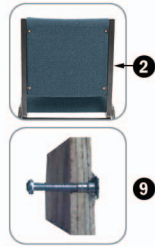

## 661-19" - EY Multi-Purpose Stack Chair

### Accessories

- ✓ Fabric Card Pocket
- ✓ Fabric Book Pouch

- ❶ 1" Steel Framework - Legs
- ❷ 3/4" Steel Framework - Back Support
- ❸ Multiple Steel Cross - Members
- ❹ 3" High - Density Cushion Seat

- ❺ Rolled Front (Y)
- ❻ Radius Back & Lumbar Support - Standard
- ❼ Ganging Connection - Standard
- ❽ 100% Woven Poly - Olefin Upholstery (16 oz)