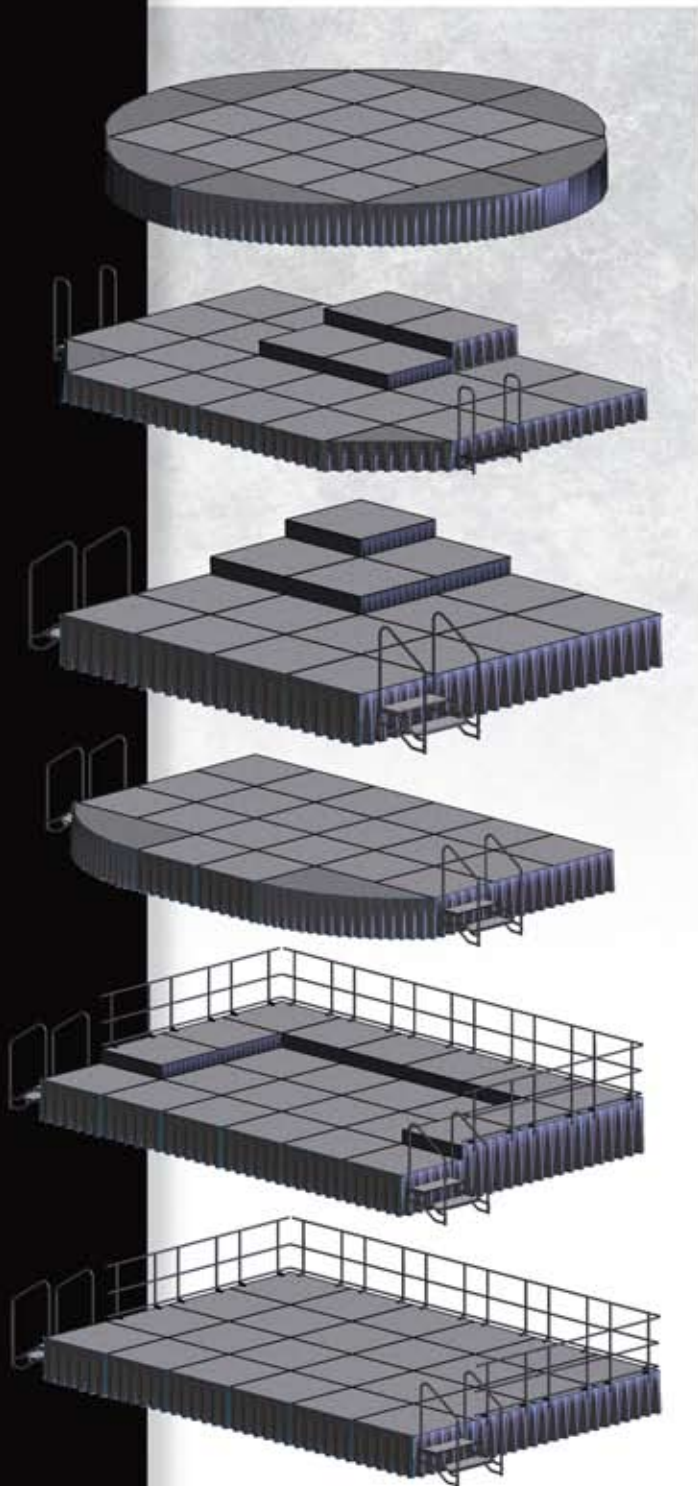

Wheels are furnished on square and rectangular unit that are 16" and taller. \* These models have leg configurations that reduce the storage capacity by two units per caddy.

**SAFETY NOTICE :** Guard rails should be used on sides and rear of stages whenever possible. **HANDICAP ACCESS:** Ramps are available upon request.

**Deck Surfaces**

**Carpet Colors**

*Your World's a Stage.*

**TransFold™**  
PORTABLE STAGES  
THE FREEDOM TO CREATE

*Distributed by:*

**midwest** FOLDING  
PRODUCTS  
A SAGUS INTERNATIONAL COMPANY

1414 S. Western Avenue • Chicago, Illinois 60608-1893  
312-666-3366 • 800-621-4716 • Fax 312-666-2606  
e-mail: sales@midwestfolding.com